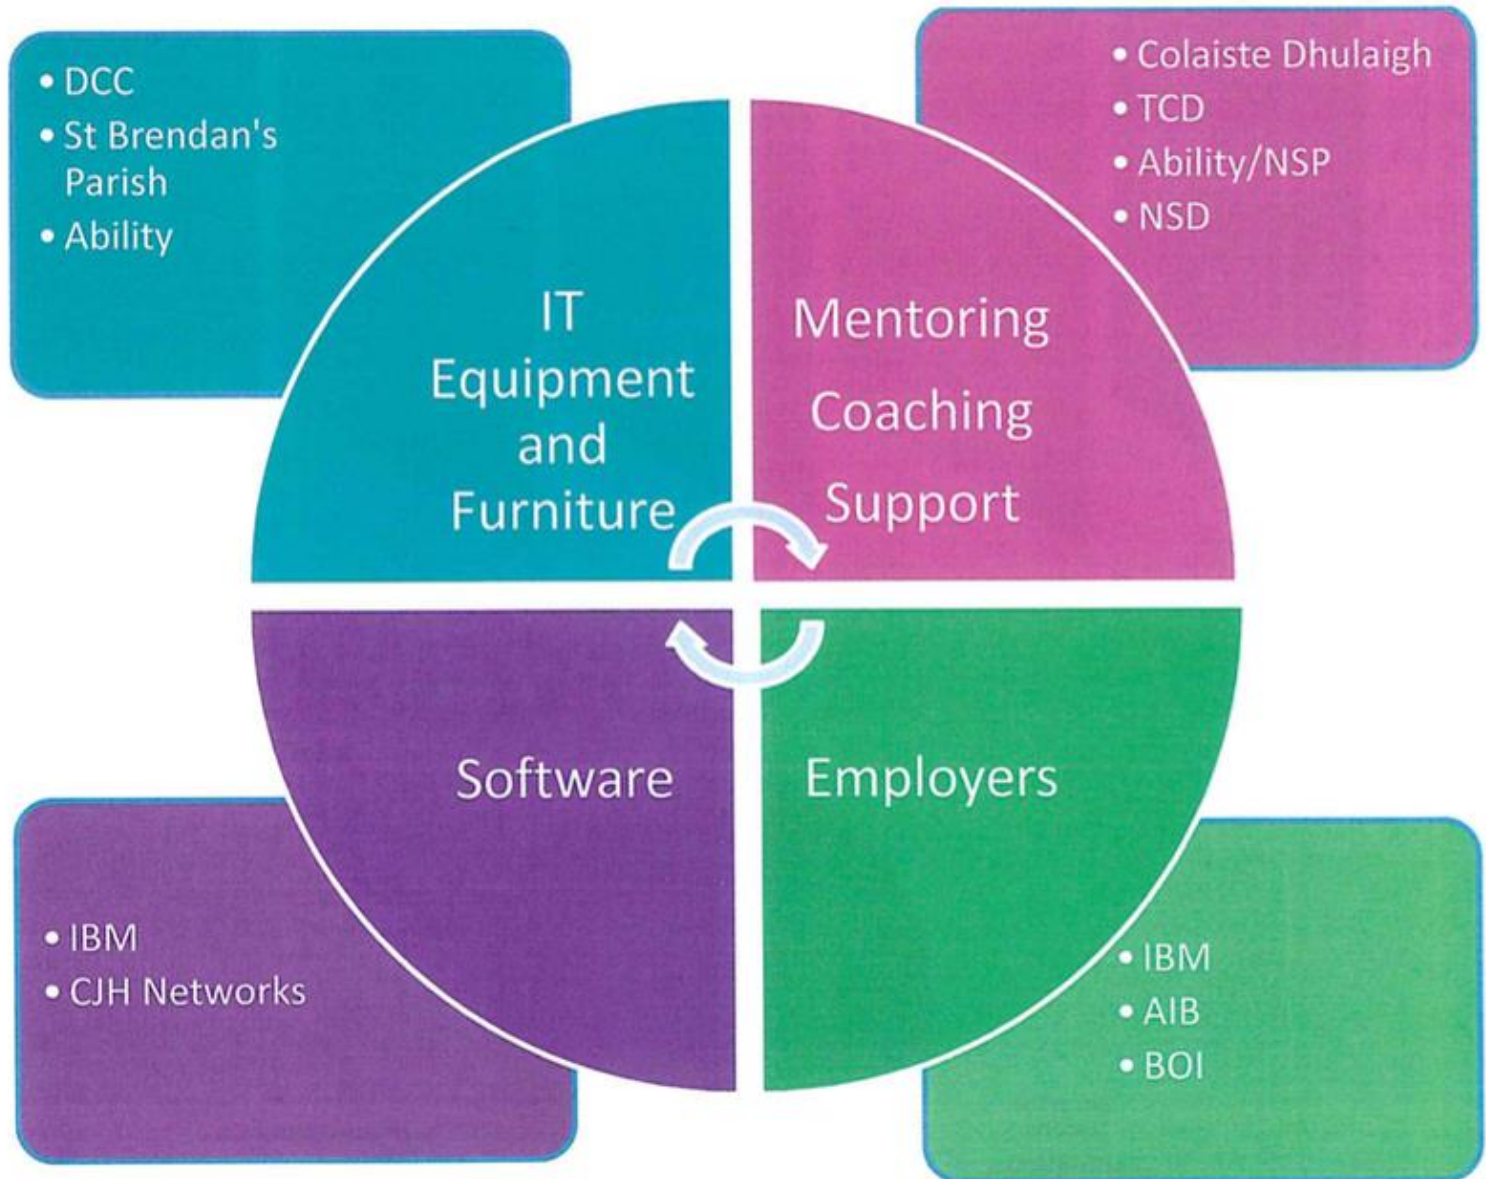

CREATIVE ABILITY HUB COMMUNITY PARTNERS